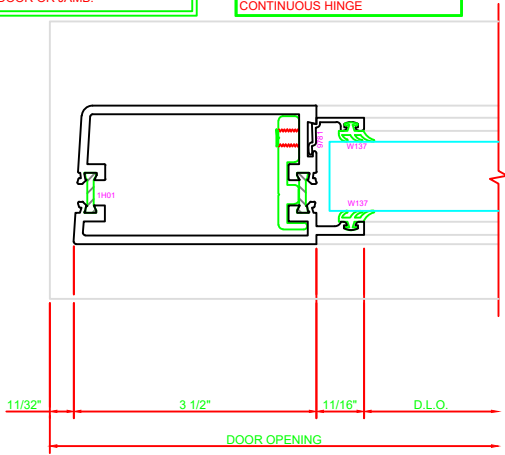

302 STILE
S/A D302 CONTINUOUS HINGE

ERASE NOTE

THIS IS A BUY OUT OR CUSTOMER SUPPLIED HINGE. CHECK PROFILE AND CLEARANCE BEFORE USING THIS DETAIL. CHECK FASTENER LOCATIONS OF HINGE FOR INTERFERENCE AT DOOR OR JAMB.

ERASE NOTE

STILE FOR CUSTOMER SUPPLIED CONTINUOUS HINGE

301 STILE
S/A D302 FOR OFFSET PIVOTS

ERASE NOTE

BUTT HINGES CAN NOT BE USED WITH THERMASTILE DOORS

100 TOP RAIL
S/A D302

ERASE NOTE
TOP RAIL FOR SURFACE CLOSERS, OR DORMA TYPE C.O.C., NOT LCN C.O.C.

200 BOTTOM RAIL
S/A D302