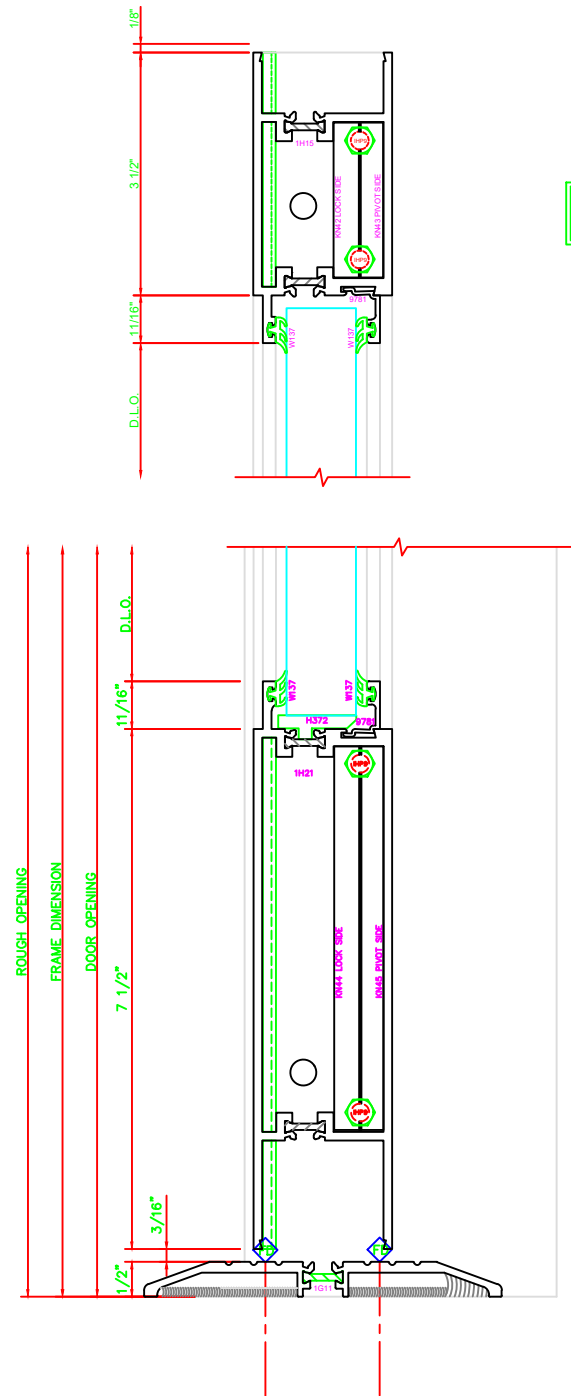

302 STILE
S/A D302 CONTINUOUS HINGE

ERASE NOTE

THIS IS A BUY OUT OR CUSTOMER SUPPLIED HINGE. CHECK PROFILE AND CLEARANCE BEFORE USING THIS DETAIL. CHECK FASTENER LOCATIONS OF HINGE FOR INTERFERENCE AT DOOR OR JAMB.

ERASE NOTE

STILE FOR CUSTOMER SUPPLIED CONTINUOUS HINGE

301 STILE
S/A D302 FOR OFFSET PIVOTS

ERASE NOTE

BUTT HINGES CAN NOT BE USED WITH THERMASTILE DOORS

100 TOP RAIL
S/A D302

ERASE NOTE
TOP RAIL FOR SURFACE CLOSERS, OR DORMA TYPE C.O.C., NOT LCN C.O.C.

200 BOTTOM RAIL
S/A D302