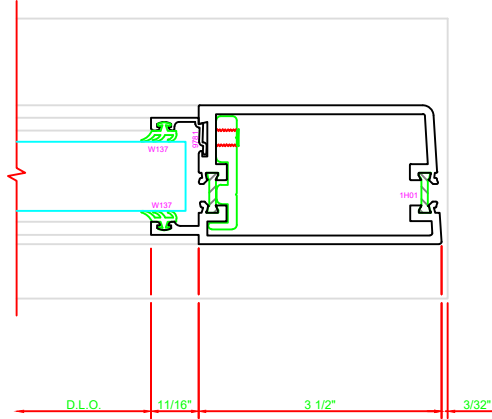

302 STILE
S/A D302 CONTINUOUS HINGE

ERASE NOTE

THIS IS A BUY OUT OR CUSTOMER SUPPLIED HINGE. CHECK PROFILE AND CLEARANCE BEFORE USING THIS DETAIL. CHECK FASTENER LOCATIONS OF HINGE FOR INTERFERENCE AT DOOR OR JAMB.

ERASE NOTE

STILE FOR CUSTOMER SUPPLIED CONTINUOUS HINGE

301 STILE
S/A D302 FOR OFFSET PIVOTS

ERASE NOTE

BUTT HINGES CAN NOT BE USED WITH THERMASTILE DOORS

100 TOP RAIL
S/A D302

ERASE NOTE
TOP RAIL FOR SURFACE CLOSERS, OR DORMA TYPE C.O.C., NOT LCN C.O.C.

200 BOTTOM RAIL
S/A D302